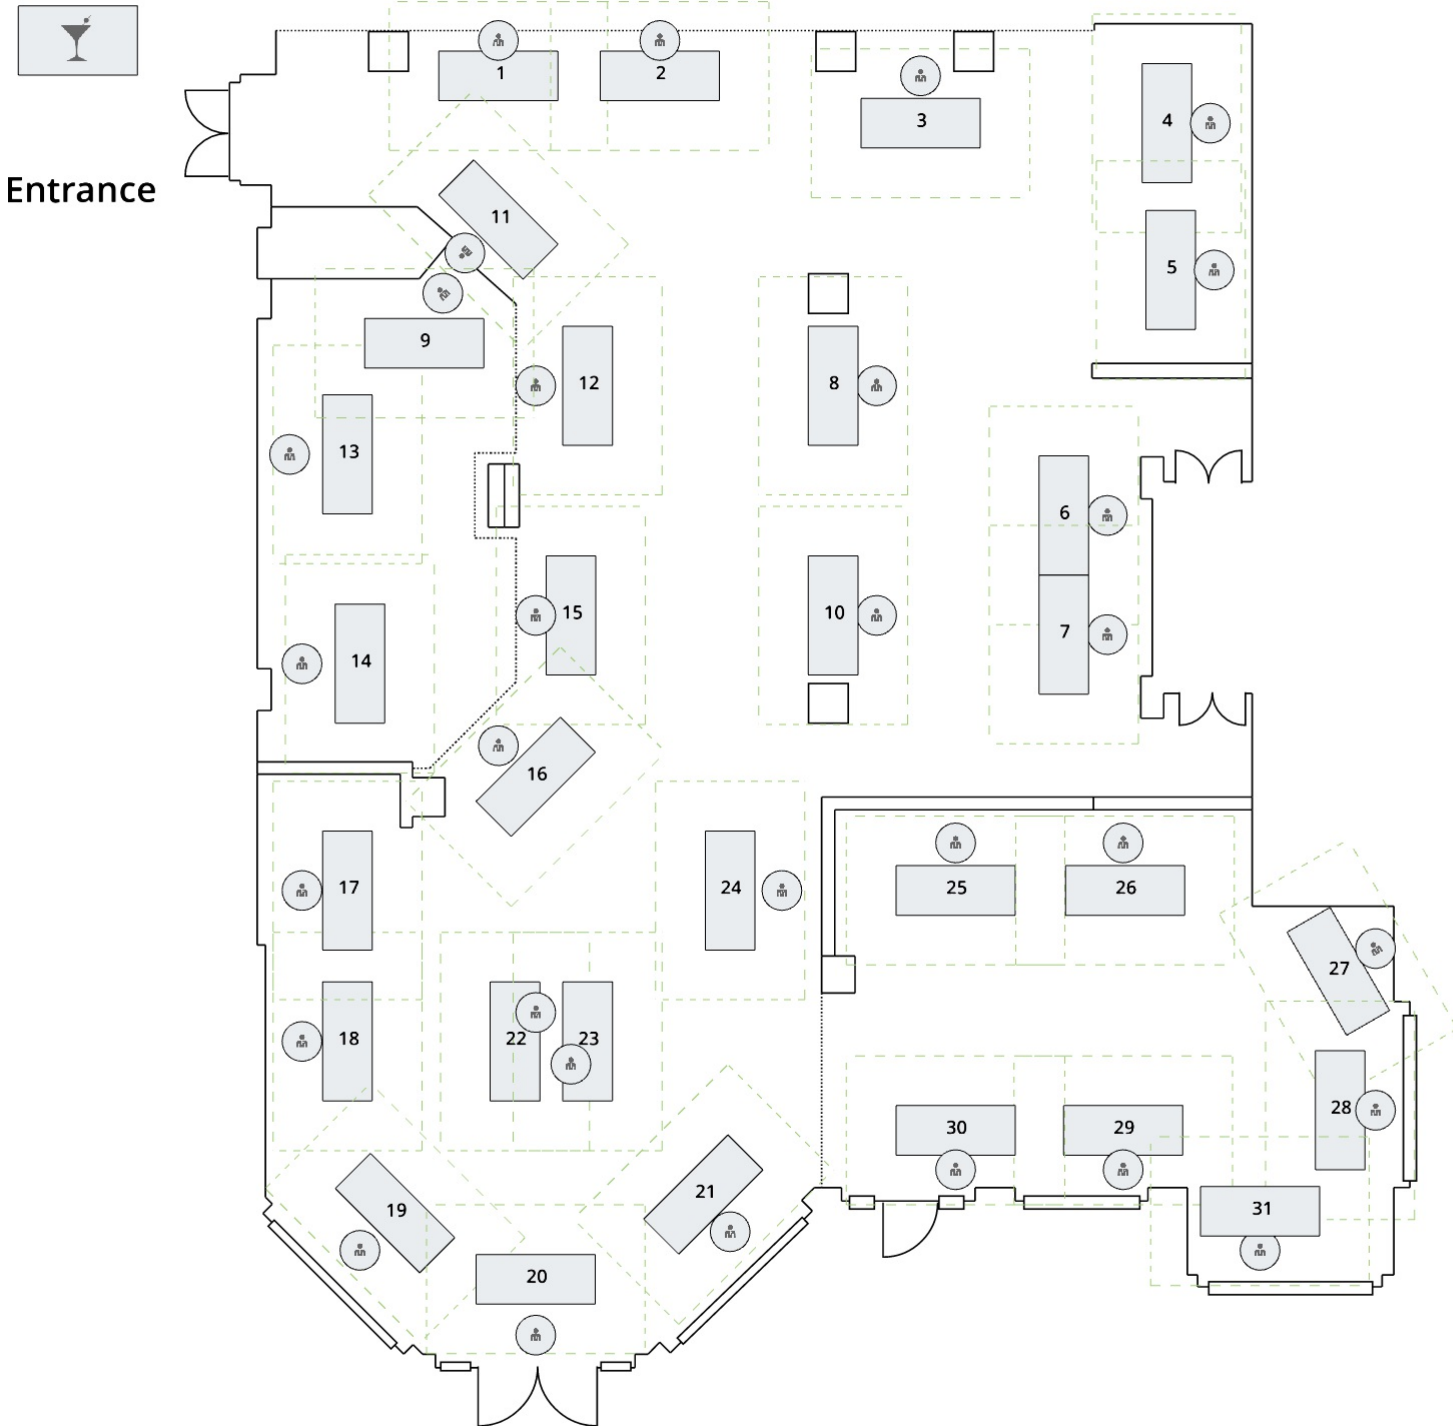

Atrium

Waterfront - Outside

5 Feet